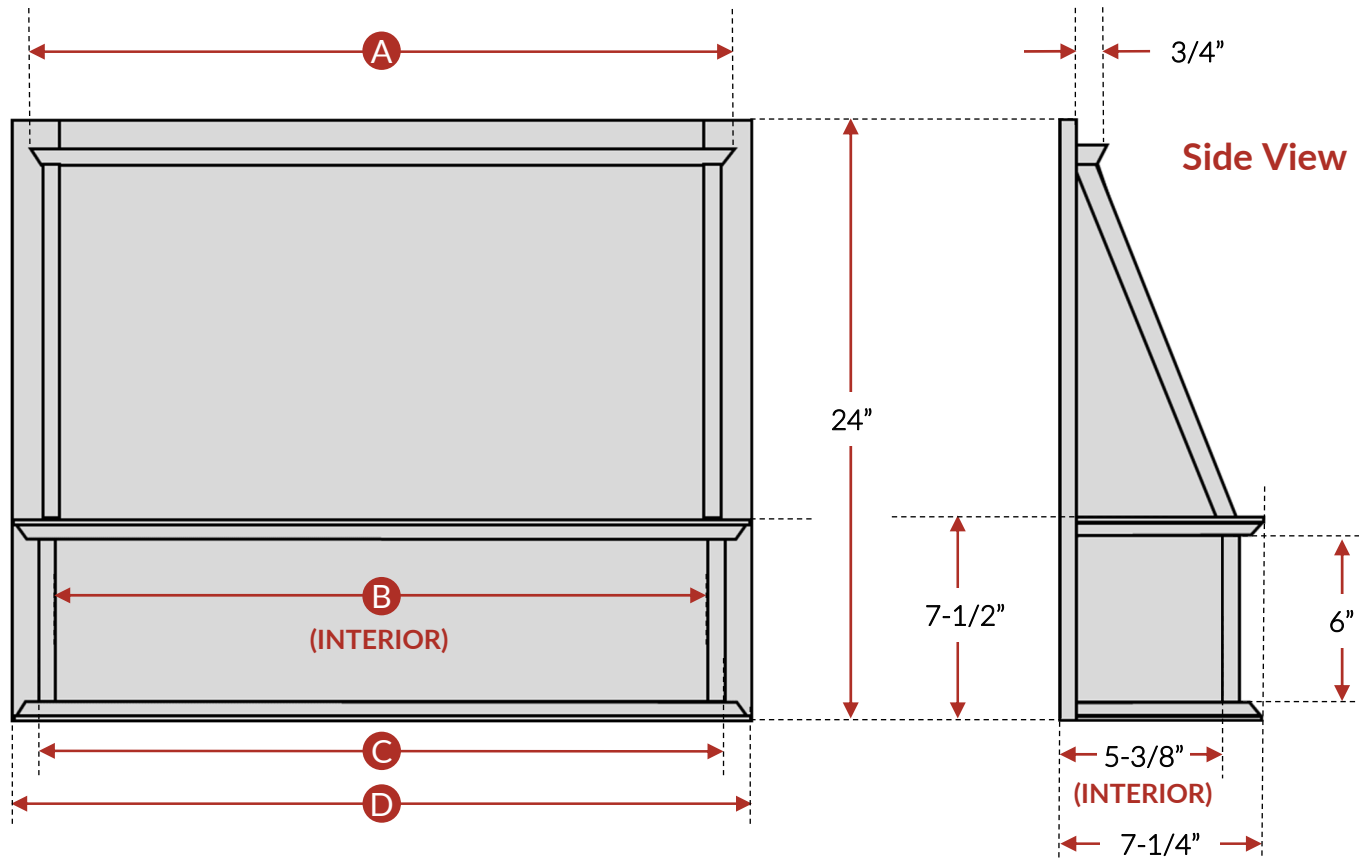

WVH HOOD

A
B (INTERIOR)
C
D

	WVH30	WVH36
A	28"	34"
B (INTERIOR)	26-1/2"	32-1/2"
C	28-3/4"	34-3/4"
D	30"	36"

Notes on Installation

Overall dimensions of hood assembly cannot be modified.

Interior blower unit not included; follow appliance manufacturer instructions for installation of electrical components and venting assemblies.