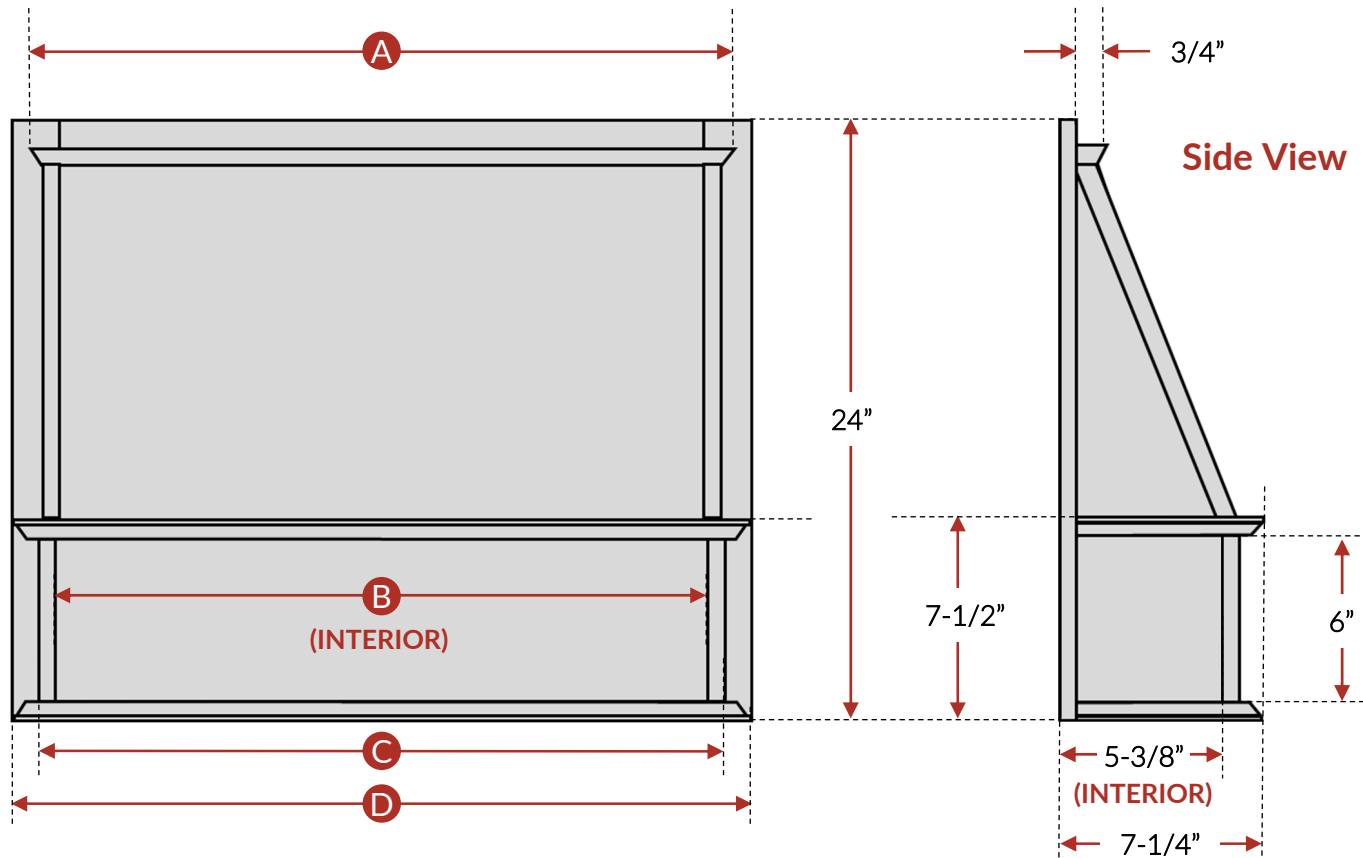

WVH HOOD

A
B (INTERIOR)
C
D

	WVH30	WVH36
A	28"	34"
B (INTERIOR)	26-1/2"	32-1/2"
C	28-3/4"	34-3/4"
D	30"	36"

Notes on Installation

Overall dimensions of hood assembly cannot be modified.

Interior blower unit not included; follow appliance manufacturer instructions for installation of electrical components and venting assemblies.