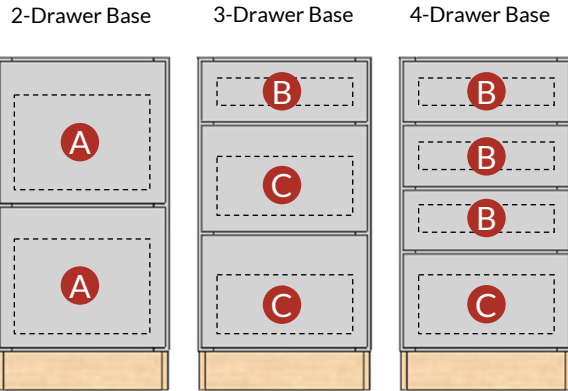

INTERIOR DRAWER BOX DIMENSIONS

Framed

Cabinet Box Construction

Frameless

Cabinet Box Construction

EUROPEAN Frameless

Cabinet Box Construction

Framed Interior Drawer Box

Cabinet Width	Width	Depth	Height A	Height B	Height C
	12"	7-1/8"	19-3/4"	n/a	2-1/2"
15"	10-1/8"	19-3/4"	n/a	2-1/2"	5-1/4"
18"	13-1/2"	19-3/4"	9-1/4"	2-1/2"	5-1/4"
21"	16-1/8"	19-3/4"	9-1/4"	2-1/2"	5-1/4"
24"	19-1/8"	19-3/4"	9-1/4"	2-1/2"	5-1/4"
27"	22-1/8"	19-3/4"	9-1/4"	2-1/2"	5-1/4"
30"	25-1/8"	19-3/4"	9-1/4"	2-1/2"	5-1/4"
33"	28-1/8"	19-3/4"	9-1/4"	2-1/2"	5-1/4"
36"	31-1/8"	19-3/4"	9-1/4"	2-1/2"	5-1/4"

Frameless Interior Drawer Box

Cabinet Width	Width	Depth	Height A	Height B	Height C
	12"	9-1/8"	19-3/4"	n/a	3-1/4"
15"	12-1/8"	19-3/4"	n/a	3-1/4"	5-1/4"
18"	15-1/8"	19-3/4"	9-1/4"	3-1/4"	5-1/4"
21"	18-1/8"	19-3/4"	9-1/4"	3-1/4"	5-1/4"
24"	21-1/8"	19-3/4"	9-1/4"	3-1/4"	5-1/4"
27"	24-1/8"	19-3/4"	9-1/4"	3-1/4"	5-1/4"
30"	27-1/8"	19-3/4"	9-1/4"	3-1/4"	5-1/4"
33"	30-1/8"	19-3/4"	9-1/4"	3-1/4"	5-1/4"
36"	33-1/8"	19-3/4"	9-1/4"	3-1/4"	5-1/4"