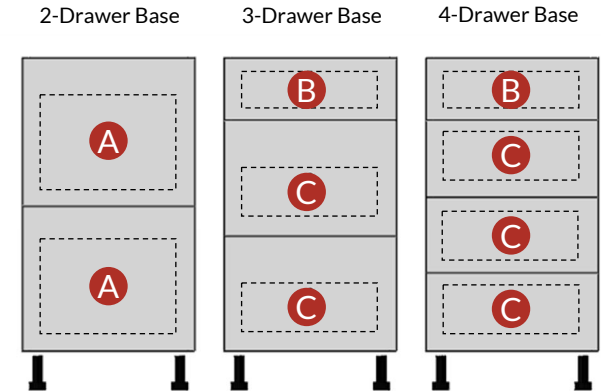

INTERIOR DRAWER BOX DIMENSIONS

Framed

Cabinet Box Construction

Frameless

Cabinet Box Construction

EUROPEAN Frameless

Cabinet Box Construction

Framed Interior Drawer Box

Cabinet Width	Width	Depth	Height A	Height B	Height C
	12"	7-1/8"	19-3/4"	n/a	2-1/2"
15"	10-1/8"	19-3/4"	n/a	2-1/2"	5-1/4"
18"	13-1/2"	19-3/4"	9-1/4"	2-1/2"	5-1/4"
21"	16-1/8"	19-3/4"	9-1/4"	2-1/2"	5-1/4"
24"	19-1/8"	19-3/4"	9-1/4"	2-1/2"	5-1/4"
27"	22-1/8"	19-3/4"	9-1/4"	2-1/2"	5-1/4"
30"	25-1/8"	19-3/4"	9-1/4"	2-1/2"	5-1/4"
33"	28-1/8"	19-3/4"	9-1/4"	2-1/2"	5-1/4"
36"	31-1/8"	19-3/4"	9-1/4"	2-1/2"	5-1/4"

Frameless Interior Drawer Box

Cabinet Width	Width	Depth	Height A	Height B	Height C
	12"	9-1/8"	19-3/4"	n/a	3-1/4"
15"	12-1/8"	19-3/4"	n/a	3-1/4"	5-1/4"
18"	15-1/8"	19-3/4"	9-1/4"	3-1/4"	5-1/4"
21"	18-1/8"	19-3/4"	9-1/4"	3-1/4"	5-1/4"
24"	21-1/8"	19-3/4"	9-1/4"	3-1/4"	5-1/4"
27"	24-1/8"	19-3/4"	9-1/4"	3-1/4"	5-1/4"
30"	27-1/8"	19-3/4"	9-1/4"	3-1/4"	5-1/4"
33"	30-1/8"	19-3/4"	9-1/4"	3-1/4"	5-1/4"
36"	33-1/8"	19-3/4"	9-1/4"	3-1/4"	5-1/4"