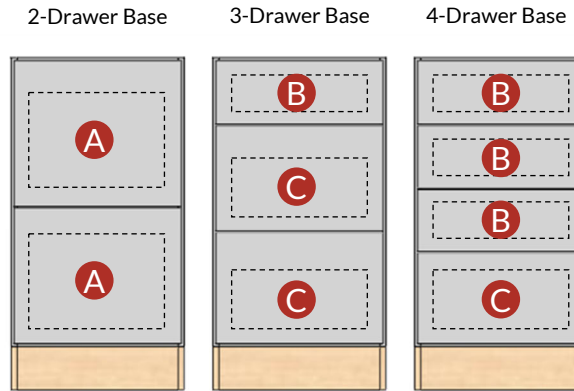

INTERIOR DRAWER BOX DIMENSIONS

Framed

Cabinet Box Construction

Frameless

Cabinet Box Construction

EUROPEAN Frameless

Cabinet Box Construction

Framed Interior Drawer Box

Cabinet Width	Width	Depth	Height A	Height B	Height C
	12"	7-1/8"	19-3/4"	n/a	2-1/2"
15"	10-1/8"	19-3/4"	n/a	2-1/2"	5-1/4"
18"	13-1/2"	19-3/4"	9-1/4"	2-1/2"	5-1/4"
21"	16-1/8"	19-3/4"	9-1/4"	2-1/2"	5-1/4"
24"	19-1/8"	19-3/4"	9-1/4"	2-1/2"	5-1/4"
27"	22-1/8"	19-3/4"	9-1/4"	2-1/2"	5-1/4"
30"	25-1/8"	19-3/4"	9-1/4"	2-1/2"	5-1/4"
33"	28-1/8"	19-3/4"	9-1/4"	2-1/2"	5-1/4"
36"	31-1/8"	19-3/4"	9-1/4"	2-1/2"	5-1/4"

Frameless Interior Drawer Box

Cabinet Width	Width	Depth	Height A	Height B	Height C
	12"	9-1/8"	19-3/4"	n/a	3-1/4"
15"	12-1/8"	19-3/4"	n/a	3-1/4"	5-1/4"
18"	15-1/8"	19-3/4"	9-1/4"	3-1/4"	5-1/4"
21"	18-1/8"	19-3/4"	9-1/4"	3-1/4"	5-1/4"
24"	21-1/8"	19-3/4"	9-1/4"	3-1/4"	5-1/4"
27"	24-1/8"	19-3/4"	9-1/4"	3-1/4"	5-1/4"
30"	27-1/8"	19-3/4"	9-1/4"	3-1/4"	5-1/4"
33"	30-1/8"	19-3/4"	9-1/4"	3-1/4"	5-1/4"
36"	33-1/8"	19-3/4"	9-1/4"	3-1/4"	5-1/4"