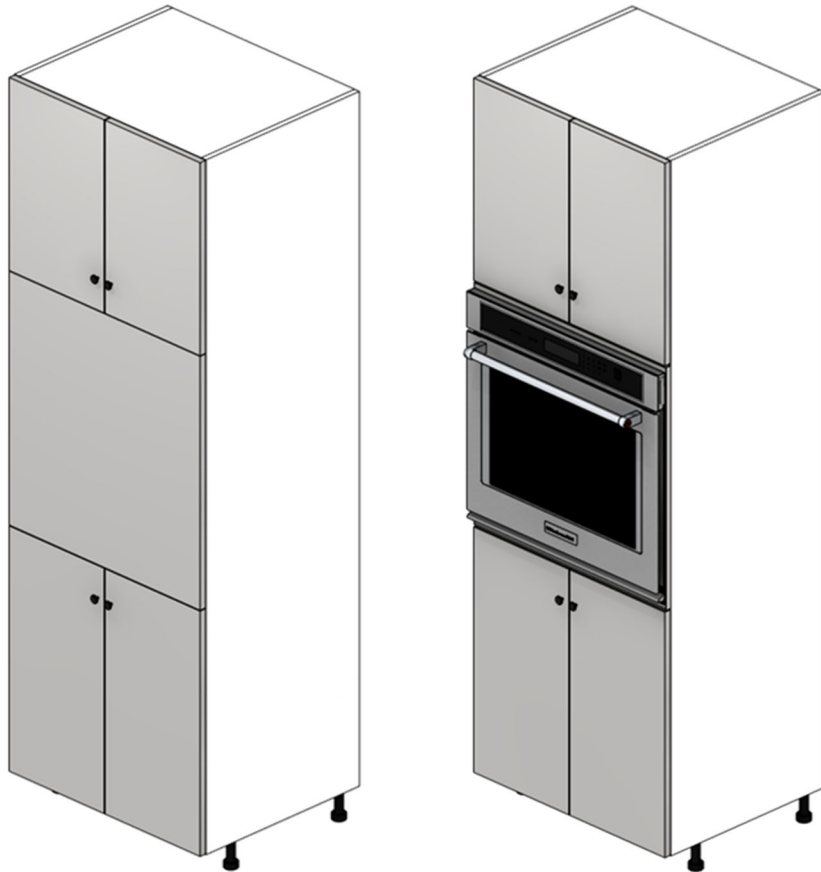

TALL SINGLE OVEN BFH

EUROPEAN
Frameless
Cabinet Box Construction

 **Cabinets.com**[®]

Working With A Built-In Appliance Cabinet

All Cabinets.com European Frameless appliance cabinets are manufactured with a front panel that is intended to be modified on-site to fit specific appliances. This allows flexibility to fit a variety of appliance makes/models and gives the ability to get a custom fit. It is important to understand what appliance types work best and where additional on-site accommodations may be needed for specific appliances. Be sure to consult the appliance manufacturer's installation instructions for specifications on minimum and maximum cutout size requirements.

Tall Single Oven Cabinet (31.5-BFH)

This cabinet has a 31-1/2" high center panel and is intended for a single full-size built-in oven. Refer to the cutout chart to determine the maximum cutout sizes allowable to accommodate the built-in appliance. It is recommended that a Tall Microwave Cabinet be used for wall-mount microwaves, as the center panel is smaller and will have less wasted space; consult with your Cabinets.com Designer for more information.