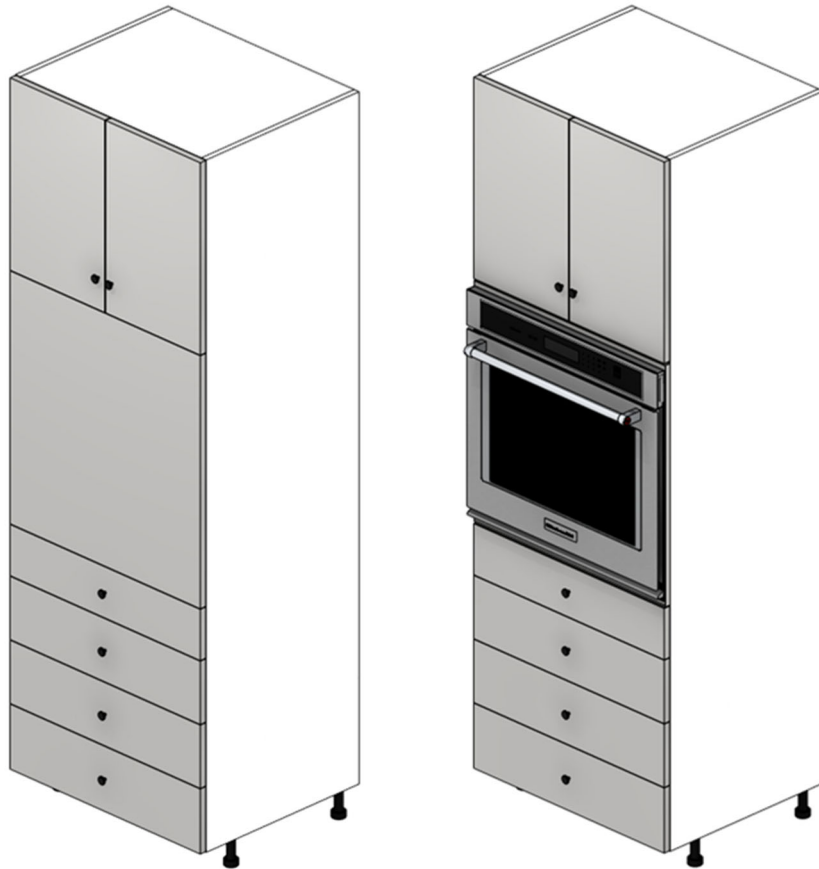

TALL SINGLE OVEN BDB4

EUROPEAN
Frameless
Cabinet Box Construction

 **Cabinets.com**[®]

Working With A Built-In Appliance Cabinet

All Cabinets.com European Frameless appliance cabinets are manufactured with a front panel that is intended to be modified on-site to fit specific appliances. This allows flexibility to fit a variety of appliance makes/models and gives the ability to get a custom fit. It is important to understand what appliance types work best and where additional on-site accommodations may be needed for specific appliances. Be sure to consult the appliance manufacturer's installation instructions for specifications on minimum and maximum cutout size requirements.

Tall Single Oven Cabinet (31.5-BDB4)

This cabinet has a 31-1/2" high center panel and is intended for a single full-size built-in oven. Refer to the cutout chart to determine the maximum cutout sizes allowable. It is recommended that a Tall Microwave Cabinet be used for wall-mount microwaves, as the center panel is smaller and will have less wasted space; consult with your Cabinets.com Designer for more information.

TALL SINGLE OVEN BDB4

Maximum Cut-Out Dimensions

Additional material for oven support is not supplied with this cabinet.

	Oven Panel Max Cut-Out		Doors Height
	A	B	C
84" Tall Cabinet			
TA2484-PNL-31.5-BDB4-P	20"	29-1/2"	17-3/4"
TA2784-PNL-31.5-BDB4	23"	29-1/2"	17-3/4"
TA3084-PNL-31.5-BDB4	26"	29-1/2"	17-3/4"
TA3384-PNL-31.5-BDB4	29"	29-1/2"	17-3/4"
TA3684-PNL-31.5-BDB4	32"	29-1/2"	17-3/4"
90" Tall Cabinet			
TA2490-PNL-31.5-BDB4-P	20"	29-1/2"	23-3/4"
TA2790-PNL-31.5-BDB4	23"	29-1/2"	23-3/4"
TA3090-PNL-31.5-BDB4	26"	29-1/2"	23-3/4"
TA3390-PNL-31.5-BDB4	29"	29-1/2"	23-3/4"
TA3690-PNL-31.5-BDB4	32"	29-1/2"	23-3/4"
96" Tall Cabinet			
TA2496-PNL-31.5-BDB4-P	20"	29-1/2"	29-3/4"
TA2796-PNL-31.5-BDB4	23"	29-1/2"	29-3/4"
TA3096-PNL-31.5-BDB4	26"	29-1/2"	29-3/4"
TA3396-PNL-31.5-BDB4	29"	29-1/2"	29-3/4"
TA3696-PNL-31.5-BDB4	32"	29-1/2"	29-3/4"