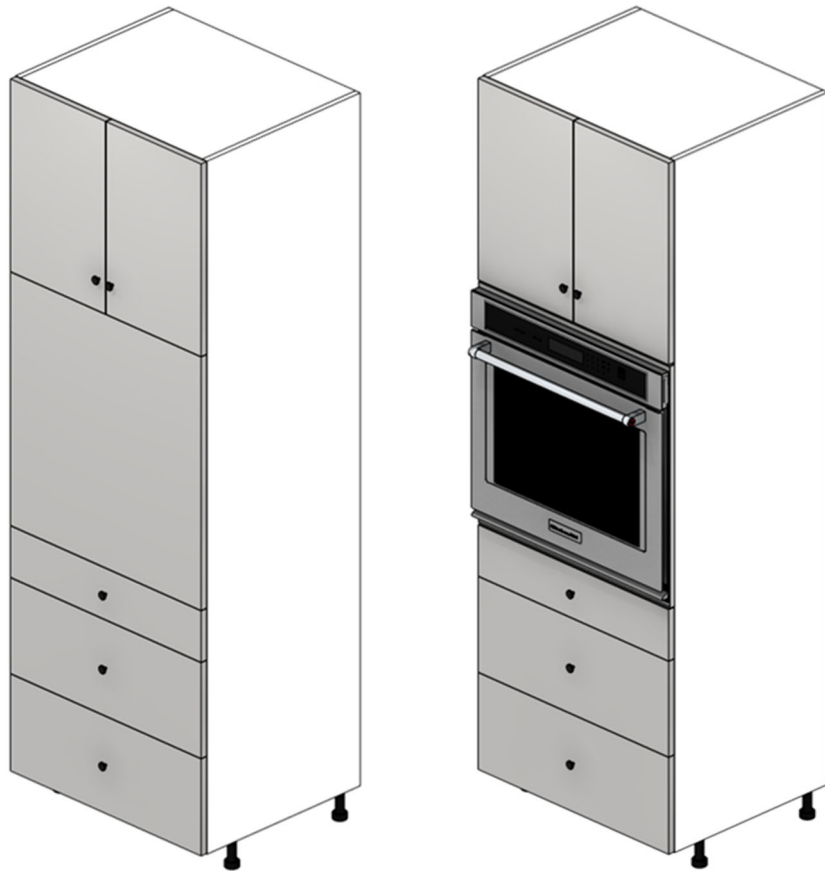

TALL SINGLE OVEN BDB3

EUROPEAN
Frameless
Cabinet Box Construction

 **Cabinets.com**[®]

Working With A Built-In Appliance Cabinet

All Cabinets.com European Frameless appliance cabinets are manufactured with a front panel that is intended to be modified on-site to fit specific appliances. This allows flexibility to fit a variety of appliance makes/models and gives the ability to get a custom fit. It is important to understand what appliance types work best and where additional on-site accommodations may be needed for specific appliances. Be sure to consult the appliance manufacturer's installation instructions for specifications on minimum and maximum cutout size requirements.

Tall Single Oven Cabinet (31.5-BDB3)

This cabinet has a 31-1/2" high center panel and is intended for a single full-size built-in oven. Refer to the cutout chart to determine the maximum cutout sizes allowable. It is recommended that a Tall Microwave Cabinet be used for wall-mount microwaves, as the center panel is smaller and will have less wasted space; consult with your Cabinets.com Designer for more information.

TALL SINGLE OVEN BDB3

Maximum Cut-Out Dimensions

Additional material for oven support is not supplied with this cabinet.

	Oven Panel Max Cut-Out		Doors Height
	A	B	C
84" Tall Cabinet			
TA2484-PNL-31.5-BDB3-P	20"	29-1/2"	17-3/4"
TA2784-PNL-31.5-BDB3	23"	29-1/2"	17-3/4"
TA3084-PNL-31.5-BDB3	26"	29-1/2"	17-3/4"
TA3384-PNL-31.5-BDB3	29"	29-1/2"	17-3/4"
TA3684-PNL-31.5-BDB3	32"	29-1/2"	17-3/4"
90" Tall Cabinet			
TA2490-PNL-31.5-BDB3-P	20"	29-1/2"	23-3/4"
TA2790-PNL-31.5-BDB3	23"	29-1/2"	23-3/4"
TA3090-PNL-31.5-BDB3	26"	29-1/2"	23-3/4"
TA3390-PNL-31.5-BDB3	29"	29-1/2"	23-3/4"
TA3690-PNL-31.5-BDB3	32"	29-1/2"	23-3/4"
96" Tall Cabinet			
TA2496-PNL-31.5-BDB3-P	20"	29-1/2"	29-3/4"
TA2796-PNL-31.5-BDB3	23"	29-1/2"	29-3/4"
TA3096-PNL-31.5-BDB3	26"	29-1/2"	29-3/4"
TA3396-PNL-31.5-BDB3	29"	29-1/2"	29-3/4"
TA3696-PNL-31.5-BDB3	32"	29-1/2"	29-3/4"