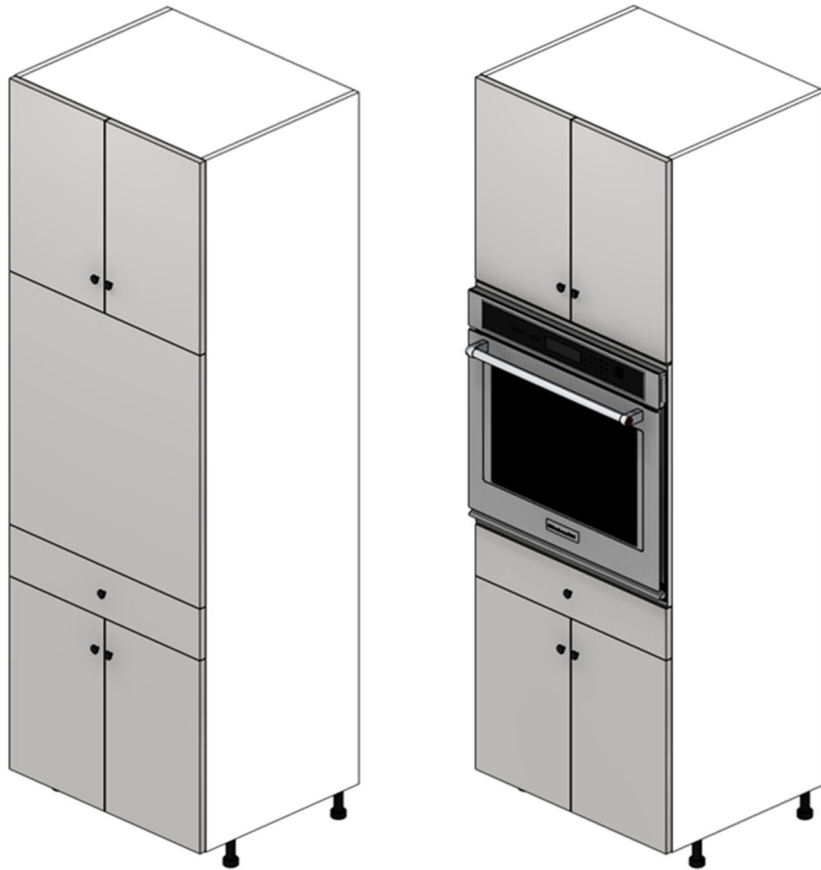

TALL SINGLE OVEN B

EUROPEAN
Frameless
Cabinet Box Construction

 **Cabinets.com**[®]

Working With A Built-In Appliance Cabinet

All Cabinets.com European Frameless appliance cabinets are manufactured with a front panel that is intended to be modified on-site to fit specific appliances. This allows flexibility to fit a variety of appliance makes/models and gives the ability to get a custom fit. It is important to understand what appliance types work best and where additional on-site accommodations may be needed for specific appliances. Be sure to consult the appliance manufacturer's installation instructions for specifications on minimum and maximum cutout size requirements.

Tall Single Oven Cabinet (31.5-B)

This cabinet has a 31-1/2" high center panel and is intended for a single full-size built-in oven. Refer to the cutout chart to determine the maximum cutout sizes allowable. It is recommended that a Tall Microwave Cabinet be used for wall-mount microwaves, as the center panel is smaller and will have less wasted space; consult with your Cabinets.com Designer for more information.