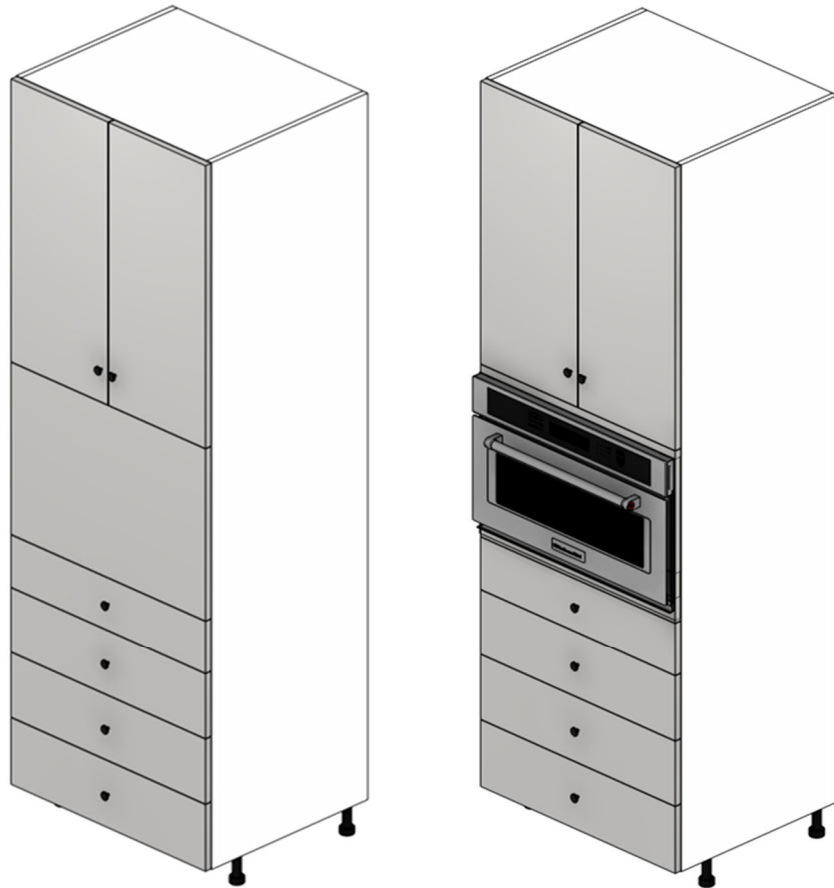

TALL MICROWAVE BDB4

EUROPEAN
Frameless
Cabinet Box Construction

 **Cabinets.com**[®]

Working With A Built-In Appliance Cabinet

All Cabinets.com European Frameless appliance cabinets are manufactured with a front panel that is intended to be modified on-site to fit specific appliances. This allows flexibility to fit a variety of appliance makes/models and gives the ability to get a custom fit. It is important to understand what appliance types work best and where additional on-site accommodations may be needed for specific appliances. Be sure to consult the appliance manufacturer's installation instructions for specifications on minimum and maximum cutout size requirements.

Tall Microwave Cabinet (BDB4)

This cabinet has a 21" high center panel and is intended for a wall-mount built-in microwave/trim kit. Refer to the cutout chart to determine the maximum cutout sizes allowable. It is recommended that a Tall Oven Cabinet be used for wall-mount ovens, as the center panel is taller and will more readily accommodate a full-size wall oven; consult with your Cabinets.com Designer for more information.

TALL MICROWAVE BDB4

Maximum Cut-Out Dimensions

Additional material for microwave support is not supplied with this cabinet.

	Oven Panel Max Cut-Out		Doors Height
	A	B	C
84" Tall Cabinet			
TA2484-PNL-BDB4-P	20"	19"	28-1/4"
TA2784-PNL-BDB4	23"	19"	28-1/4"
TA3084-PNL-BDB4	26"	19"	28-1/4"
TA3384-PNL-BDB4	29"	19"	28-1/4"
TA3684-PNL-BDB4	32"	19"	28-1/4"
90" Tall Cabinet			
TA2490-PNL-BDB4-P	20"	19"	34-1/4"
TA2790-PNL-BDB4	23"	19"	34-1/4"
TA3090-PNL-BDB4	26"	19"	34-1/4"
TA3390-PNL-BDB4	29"	19"	34-1/4"
TA3690-PNL-BDB4	32"	19"	34-1/4"
96" Tall Cabinet			
TA2496-PNL-BDB4-P	20"	19"	40-1/4"
TA2796-PNL-BDB4	23"	19"	40-1/4"
TA3096-PNL-BDB4	26"	19"	40-1/4"
TA3396-PNL-BDB4	29"	19"	40-1/4"
TA3696-PNL-BDB4	32"	19"	40-1/4"