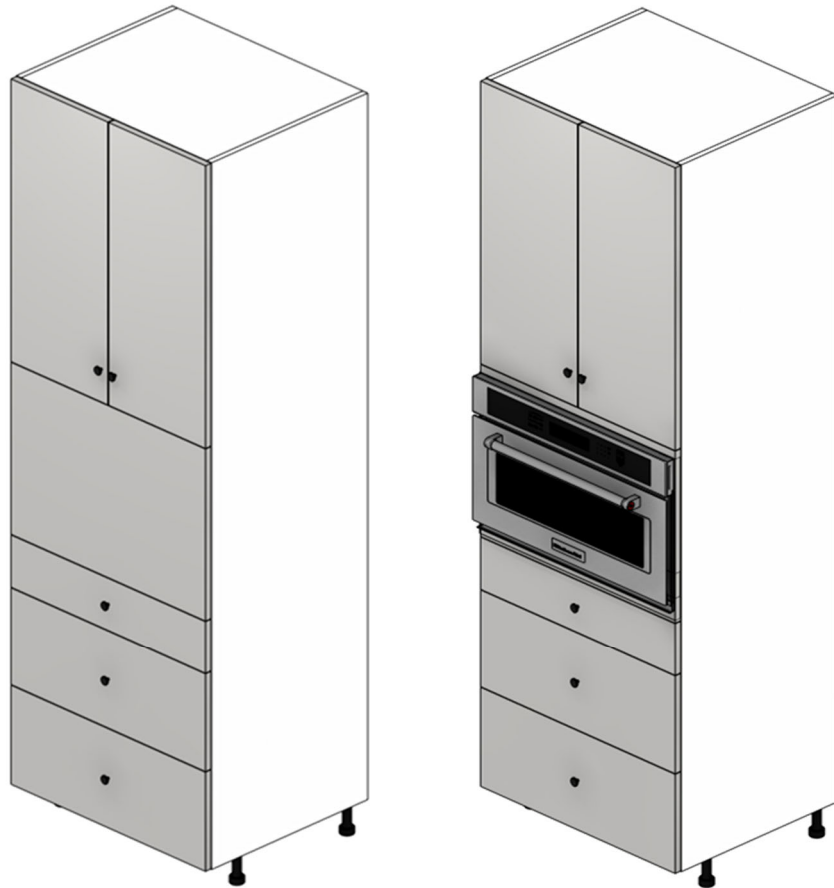

TALL MICROWAVE BDB3

EUROPEAN
Frameless
Cabinet Box Construction

 **Cabinets.com**[®]

Working With A Built-In Appliance Cabinet

All Cabinets.com European Frameless appliance cabinets are manufactured with a front panel that is intended to be modified on-site to fit specific appliances. This allows flexibility to fit a variety of appliance makes/models and gives the ability to get a custom fit. It is important to understand what appliance types work best and where additional on-site accommodations may be needed for specific appliances. Be sure to consult the appliance manufacturer's installation instructions for specifications on minimum and maximum cutout size requirements.

Tall Microwave Cabinet (BDB3)

This cabinet has a 21" high center panel and is intended for a wall-mount built-in microwave/trim kit. Refer to the cutout chart to determine the maximum cutout sizes allowable. It is recommended that a Tall Oven Cabinet be used for wall-mount ovens, as the center panel is taller and will more readily accommodate a full-size wall oven; consult with your Cabinets.com Designer for more information.

TALL MICROWAVE BDB3

Maximum Cut-Out Dimensions

Additional material for microwave support is not supplied with this cabinet.

	Oven Panel Max Cut-Out		Doors Height
	A	B	C
84" Tall Cabinet			
TA2484-PNL-BDB3-P	20"	19"	28-1/4"
TA2784-PNL-BDB3	23"	19"	28-1/4"
TA3084-PNL-BDB3	26"	19"	28-1/4"
TA3384-PNL-BDB3	29"	19"	28-1/4"
TA3684-PNL-BDB3	32"	19"	28-1/4"
90" Tall Cabinet			
TA2490-PNL-BDB3-P	20"	19"	34-1/4"
TA2790-PNL-BDB3	23"	19"	34-1/4"
TA3090-PNL-BDB3	26"	19"	34-1/4"
TA3390-PNL-BDB3	29"	19"	34-1/4"
TA3690-PNL-BDB3	32"	19"	34-1/4"
96" Tall Cabinet			
TA2496-PNL-BDB3-P	20"	19"	40-1/4"
TA2796-PNL-BDB3	23"	19"	40-1/4"
TA3096-PNL-BDB3	26"	19"	40-1/4"
TA3396-PNL-BDB3	29"	19"	40-1/4"
TA3696-PNL-BDB3	32"	19"	40-1/4"