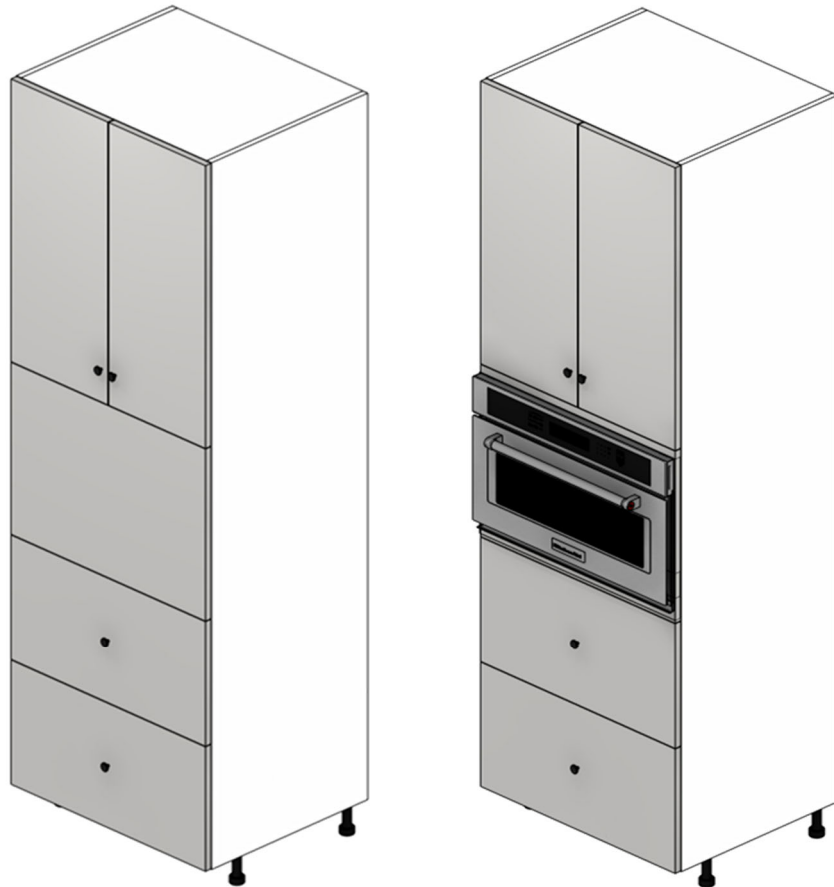

# TALL MICROWAVE BDB2

EUROPEAN  
**Frameless**  
Cabinet Box Construction

 **Cabinets.com**<sup>®</sup>

## Working With A Built-In Appliance Cabinet

All Cabinets.com European Frameless appliance cabinets are manufactured with a front panel that is intended to be modified on-site to fit specific appliances. This allows flexibility to fit a variety of appliance makes/models and gives the ability to get a custom fit. It is important to understand what appliance types work best and where additional on-site accommodations may be needed for specific appliances. Be sure to consult the appliance manufacturer's installation instructions for specifications on minimum and maximum cutout size requirements.

## Tall Microwave Cabinet (BDB2)

This cabinet has a 21" high center panel and is intended for a wall-mount built-in microwave/trim kit. Refer to the cutout chart to determine the maximum cutout sizes allowable. It is recommended that a Tall Oven Cabinet be used for wall-mount ovens, as the center panel is taller and will more readily accommodate a full-size wall oven; consult with your Cabinets.com Designer for more information.