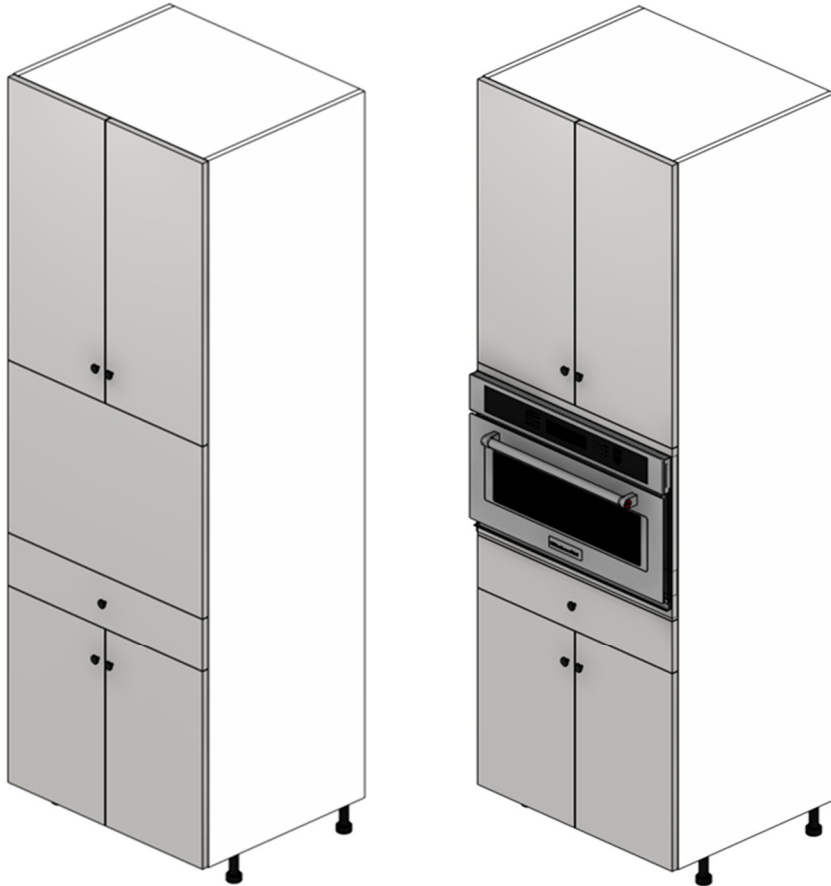

TALL MICROWAVE B

Working With A Built-In Appliance Cabinet

All Cabinets.com European Frameless appliance cabinets are manufactured with a front panel that is intended to be modified on-site to fit specific appliances. This allows flexibility to fit a variety of appliance makes/models and gives the ability to get a custom fit. It is important to understand what appliance types work best and where additional on-site accommodations may be needed for specific appliances. Be sure to consult the appliance manufacturer's installation instructions for specifications on minimum and maximum cutout size requirements.

Tall Microwave Cabinet (B)

This cabinet has a 21" high center panel and is intended for a wall-mount built-in microwave/trim kit. Refer to the cutout chart to determine the maximum cutout sizes allowable. It is recommended that a Tall Oven Cabinet be used for wall-mount ovens, as the center panel is taller and will more readily accommodate a full-size wall oven; consult with your Cabinets.com Designer for more information.