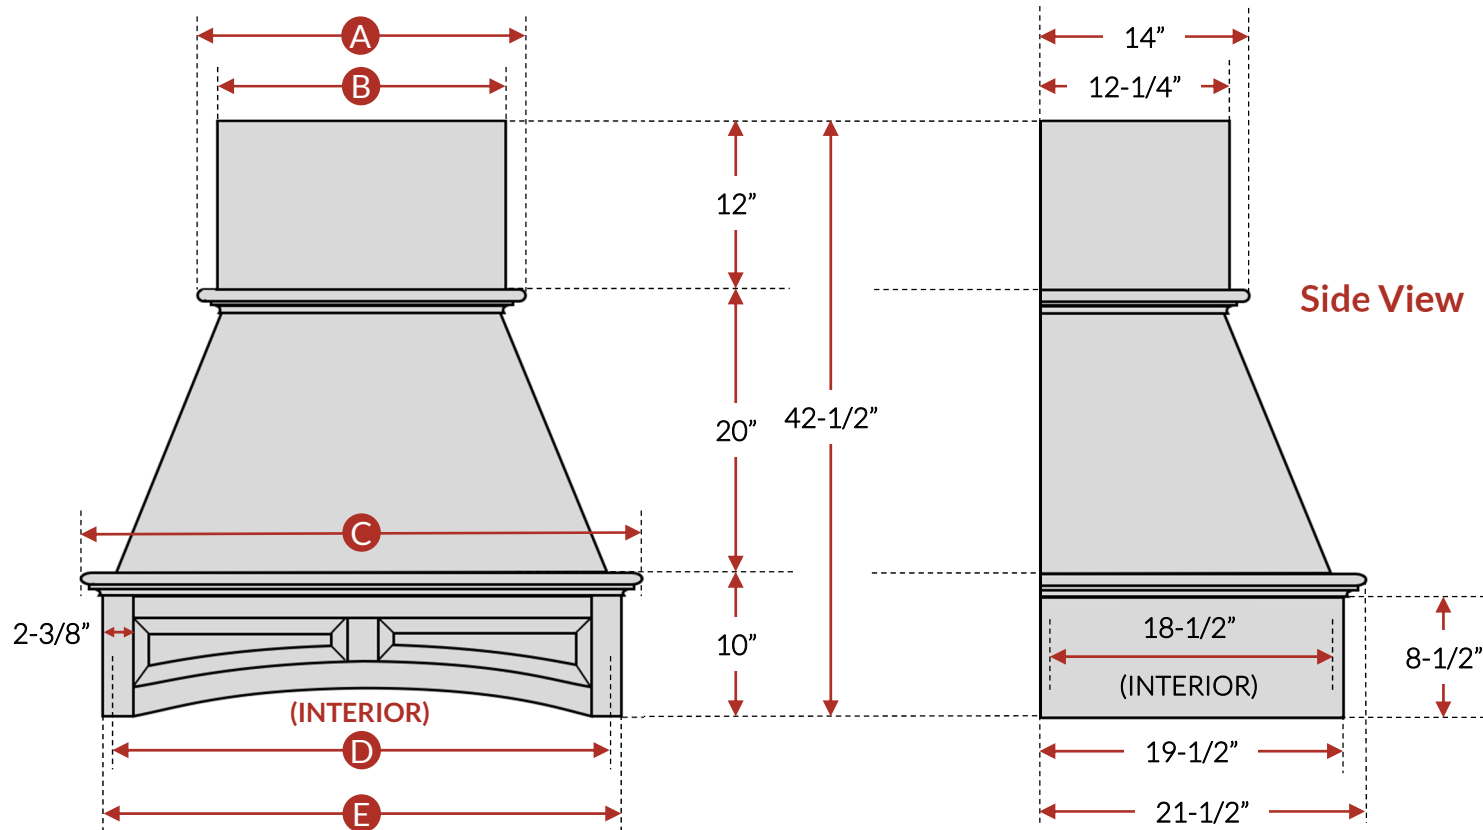

DWHAP HOOD

	DWHAP30	DWHAP36	DWHAP42	DWHAP48
A	14"	20"	26"	32"
B	10-1/2"	16-1/2"	22-1/2"	28-1/2"
C	33-1/8"	39-1/8"	45-1/8"	51-1/8"
D (INTERIOR)	28-1/2"	34-1/2"	40-1/2"	46-1/2"
E	29-1/8"	35-1/2"	41-1/2"	47-1/2"

Notes on Installation

Chimney section of hood is separate and can be removed or field-modified to a lower height. Overall dimensions of hood assembly cannot be modified.

Interior blower unit not included; follow appliance manufacturer instructions for installation of electrical components and venting assemblies.