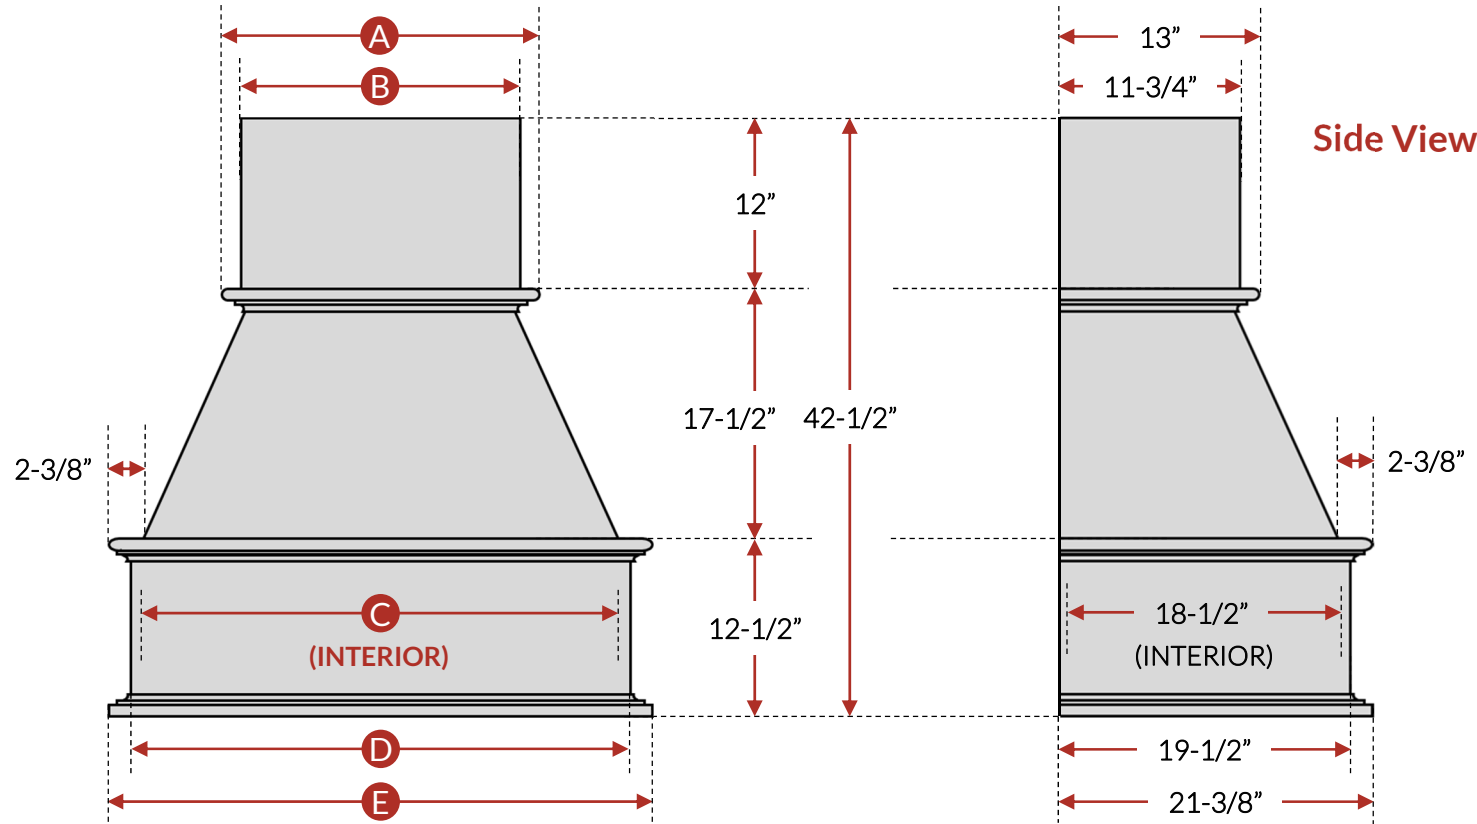

DWH HOOD

	DWH30	DWH36	DWH42	DWH48
A	16-1/2"	22-1/2"	28-1/2"	34-1/2"
B	14"	20"	26"	32"
C (INTERIOR)	28-1/2"	34-1/2"	40-1/2"	46-1/2"
D	29-1/2"	35-1/2"	41-1/2"	47-1/2"
E	33-1/8"	39-1/8"	45-1/8"	51-1/8"

Notes on Installation

Chimney section of hood is separate and can be removed or field-modified to a lower height. Overall dimensions of hood assembly cannot be modified.

Interior blower unit not included; follow appliance manufacturer instructions for installation of electrical components and venting assemblies.