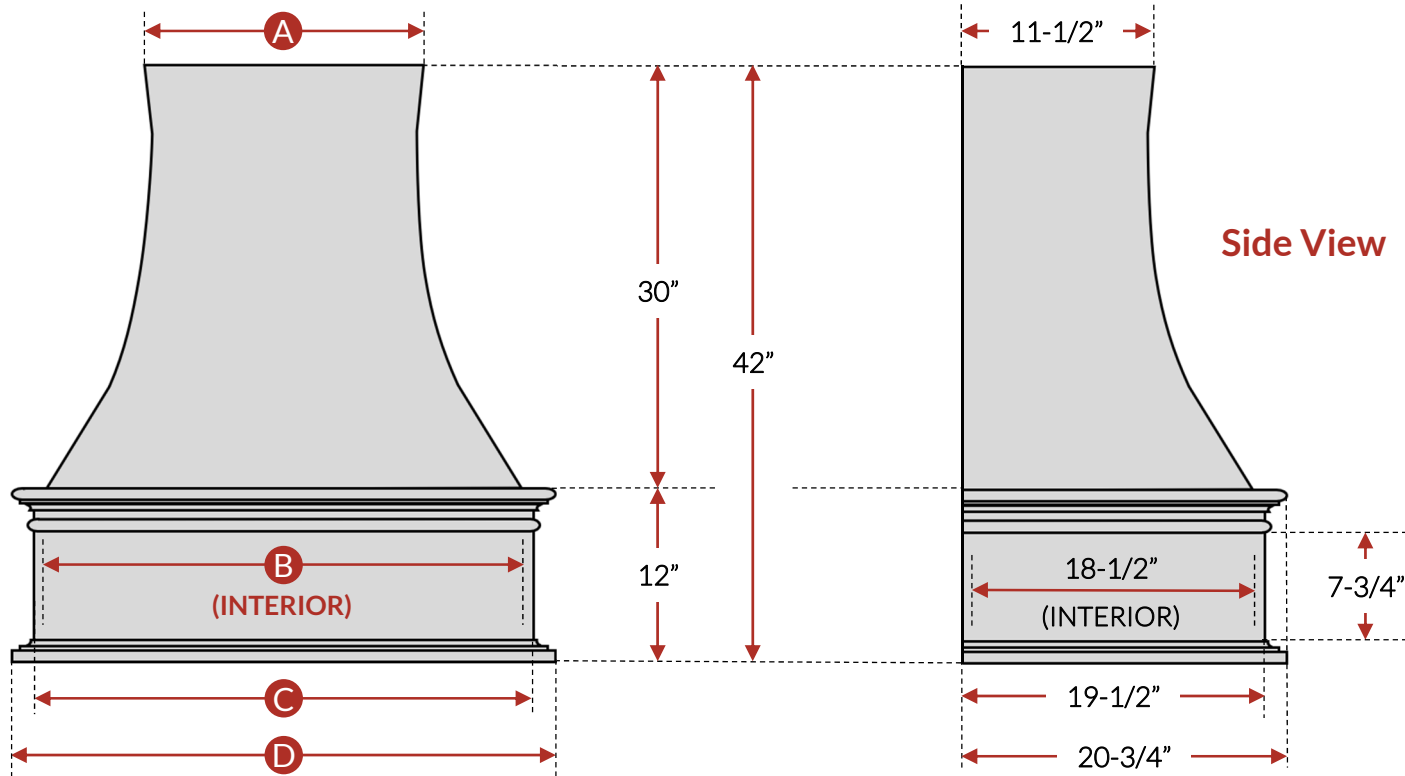

DWCH HOOD

	DWCH36	DWCH42	DWCH48
A	20"	26"	32"
B (INTERIOR)	34-1/2"	40-1/2"	46-1/2"
C	35-1/2"	41-1/2"	47-1/2"
D	38"	44"	50"

Notes on Installation

Overall dimensions of hood assembly cannot be modified.

Interior blower unit not included; follow appliance manufacturer instructions for installation of electrical components and venting assemblies.