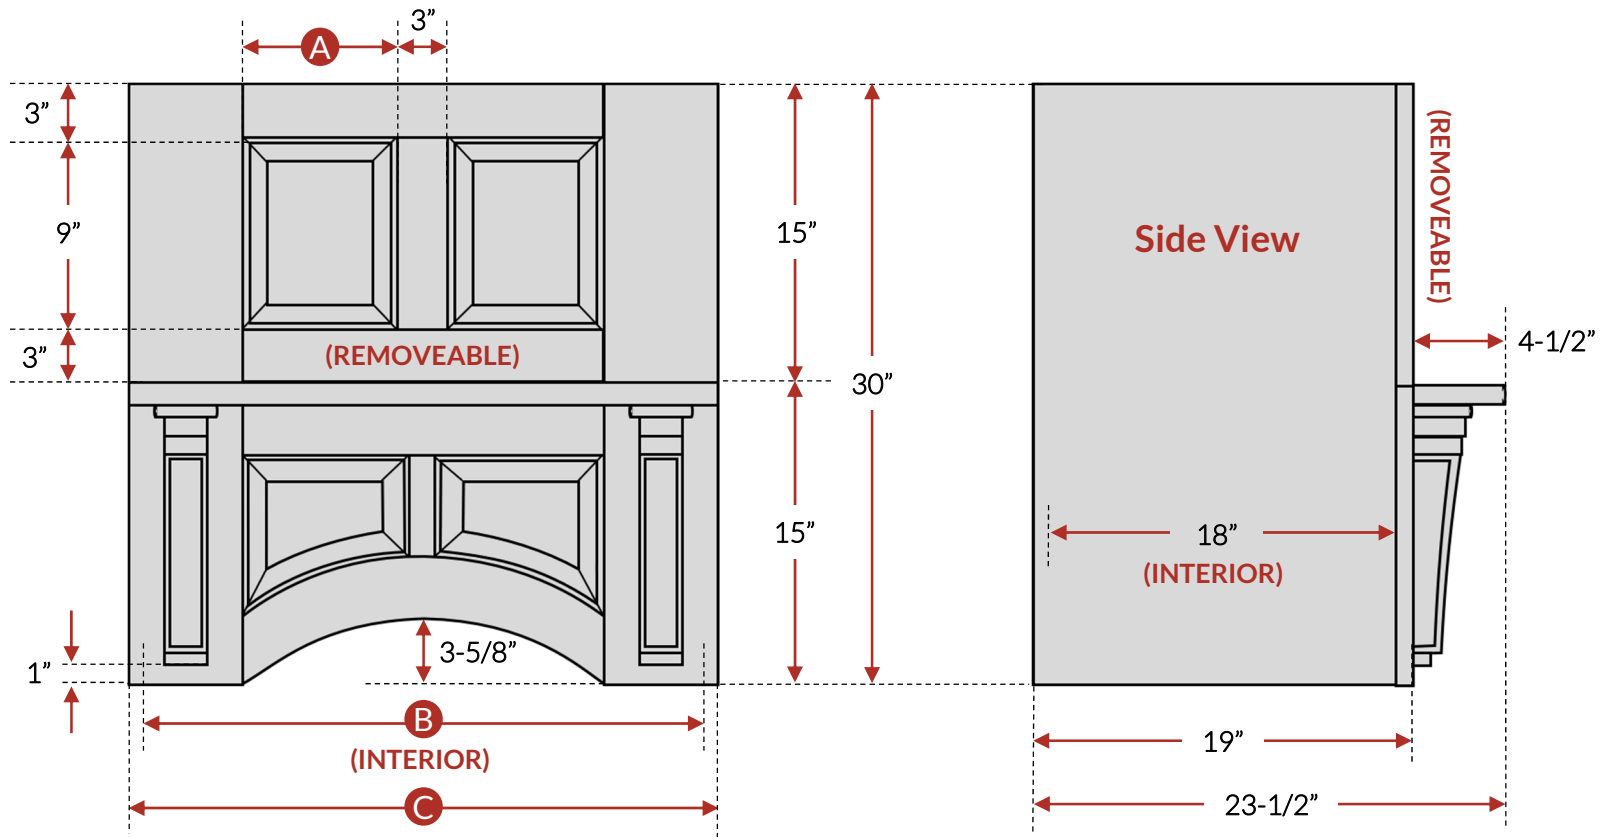

DFMH HOOD

	DFMH3030	DFMH3630	DFMH4230	DFMH4830
A	7-1/2"	10-1/2"	13-1/2"	16-1/2"
B (INTERIOR)	29"	35"	41"	47"
C	30"	36"	42"	48"

Notes on Installation

Overall dimensions of hood assembly cannot be modified. Upper panel section of hood is removable for interior access.