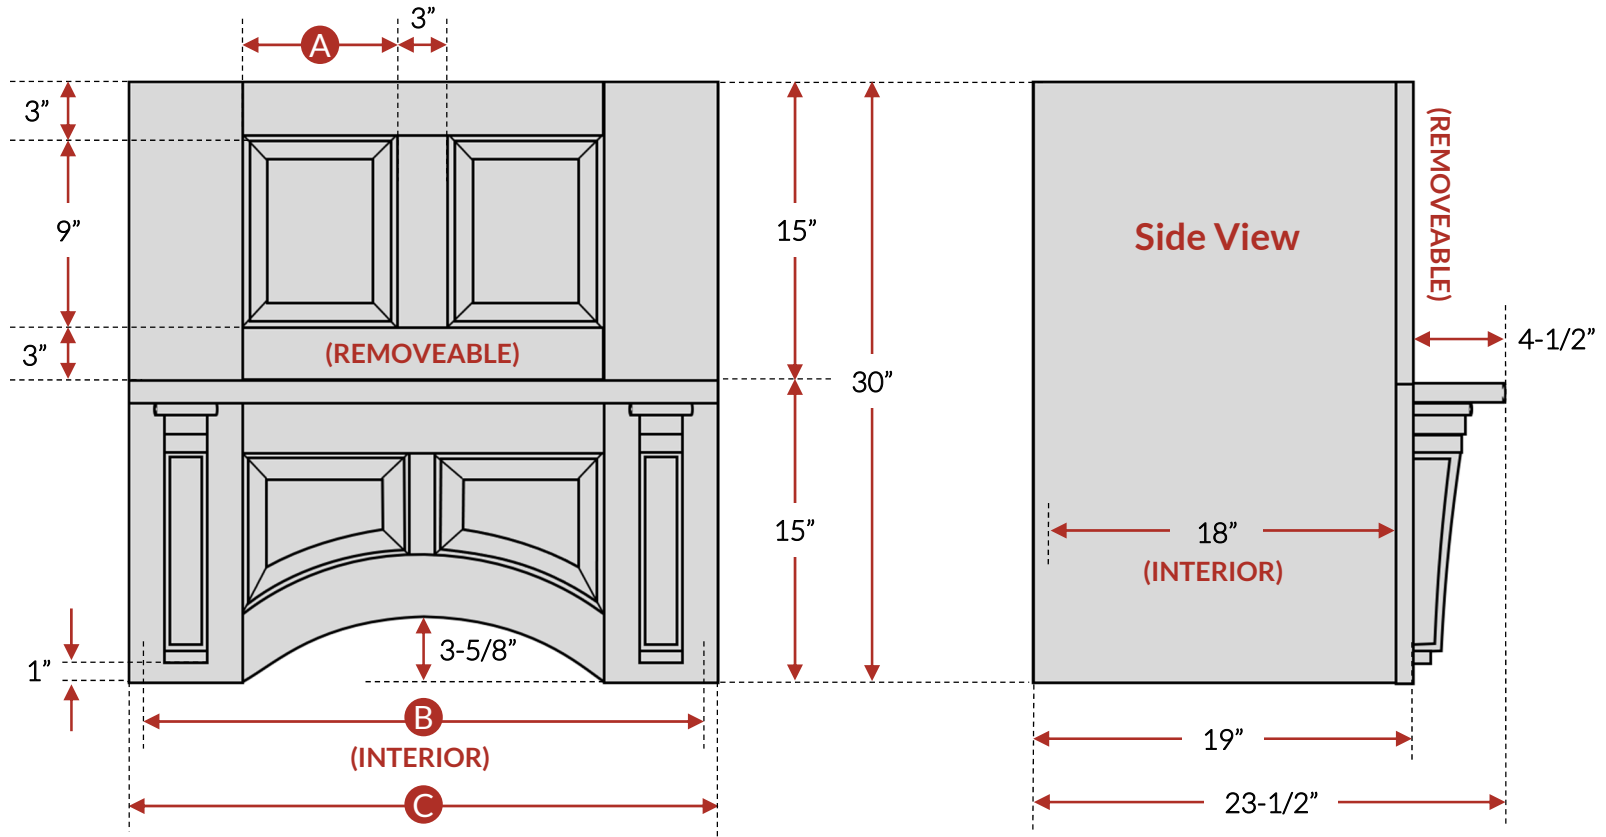

DFMH HOOD

	DFMH3030	DFMH3630	DFMH4230	DFMH4830
A	7-1/2"	10-1/2"	13-1/2"	16-1/2"
B (INTERIOR)	29"	35"	41"	47"
C	30"	36"	42"	48"

Notes on Installation

Overall dimensions of hood assembly cannot be modified. Upper panel section of hood is removable for interior access.