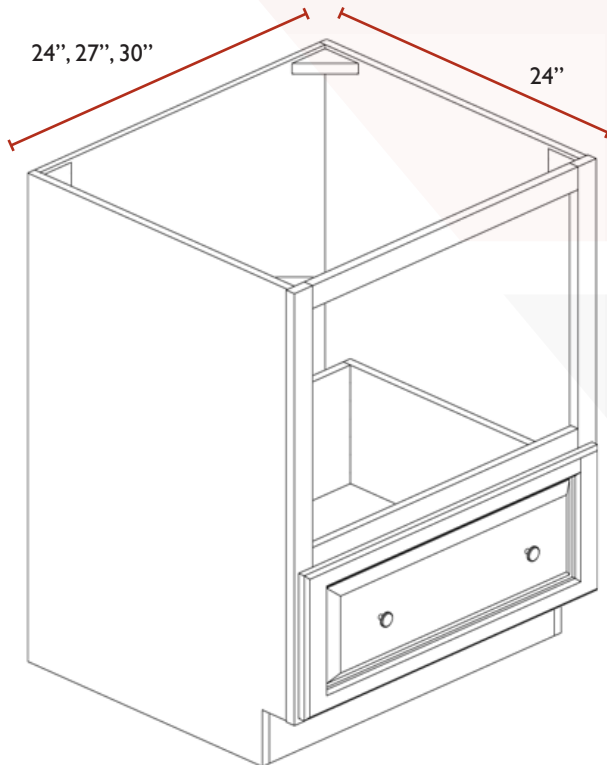

# Microwave Cabinets

Cabinet	A Cut-Out		B Cut-Out	
	min.	max.	min.	max.
<b>MBC24</b>	17-3/4"	20-7/8"	14-13/16"	15-13/16"
<b>MBC27</b>	20-3/4"	23-7/8"	14-13/16"	15-13/16"
<b>MBC30</b>	23-3/4"	26-7/8"	14-13/16"	15-13/16"
<b>MBC24S</b>	17-3/4"	20-7/8"	14-13/16"	19-13/16"
<b>MBC27S</b>	20-3/4"	23-7/8"	14-13/16"	19-13/16"
<b>MBC30S</b>	23-3/4"	26-7/8"	14-13/16"	19-13/16"

Loose shelf supplied for microwave support.